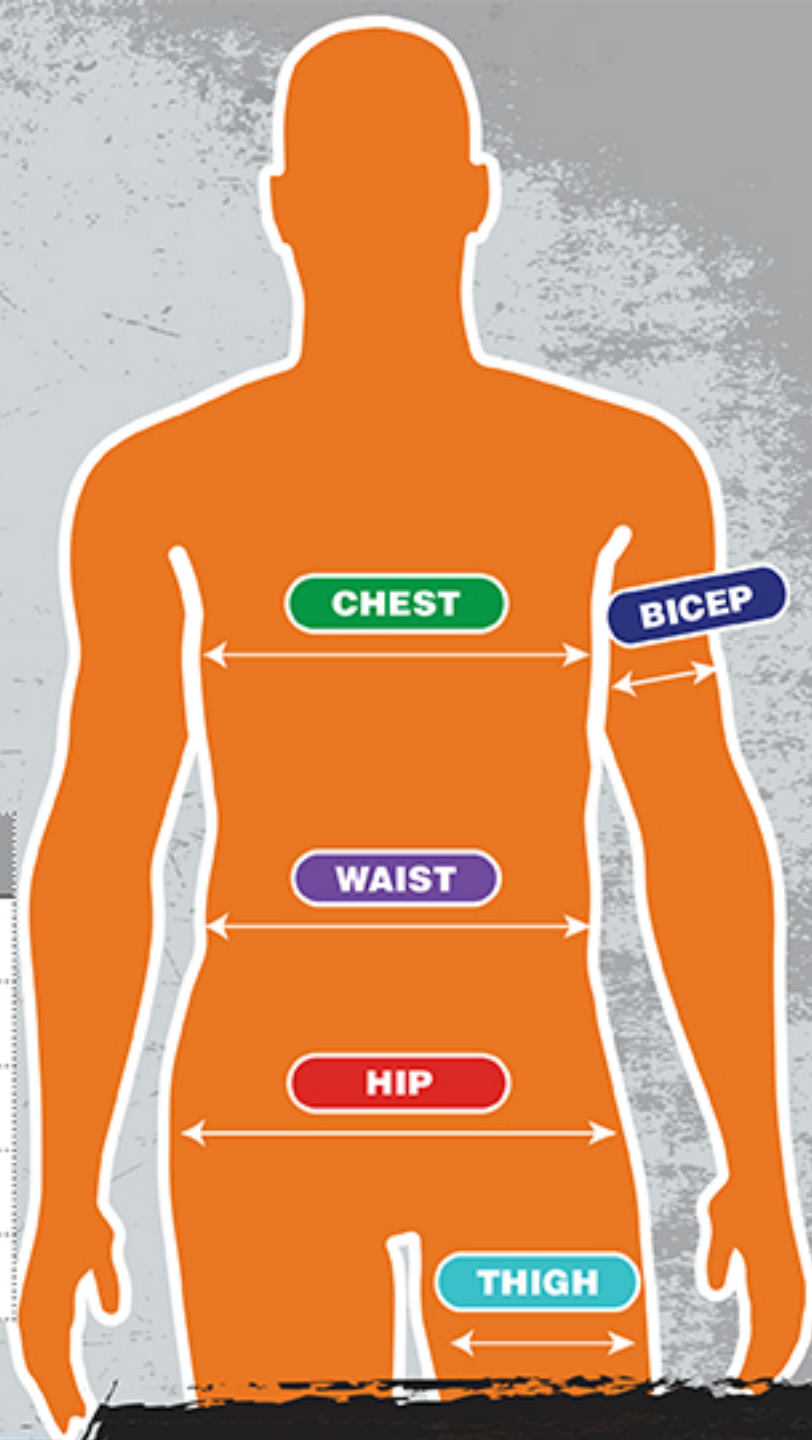

BodyGuard[®]

SAFETY GEAR

Heated Jacket

Sizing Chart

	S	M	L	XL	2XL	3XL	4XL
CHEST	34	38	42	46	50	52	54
WAIST	28 1/2	32 1/2	36 1/2	40 1/2	44 1/2	46 1/2	48 1/2
BICEP	11 3/4	12 3/4	13 3/4	14 1/4	15 1/4	15 3/4	16 1/4
HIP	30 3/4	34 3/4	38 3/4	42 3/4	46 3/4	48 3/4	50 3/4
THIGH	20	22	24	26	28	29	31

All sizes measured in inches.

lchm/09 16

Distributed Exclusively by
FASTENAL[®]

**ENGINEERED FOR
 SURVIVAL**